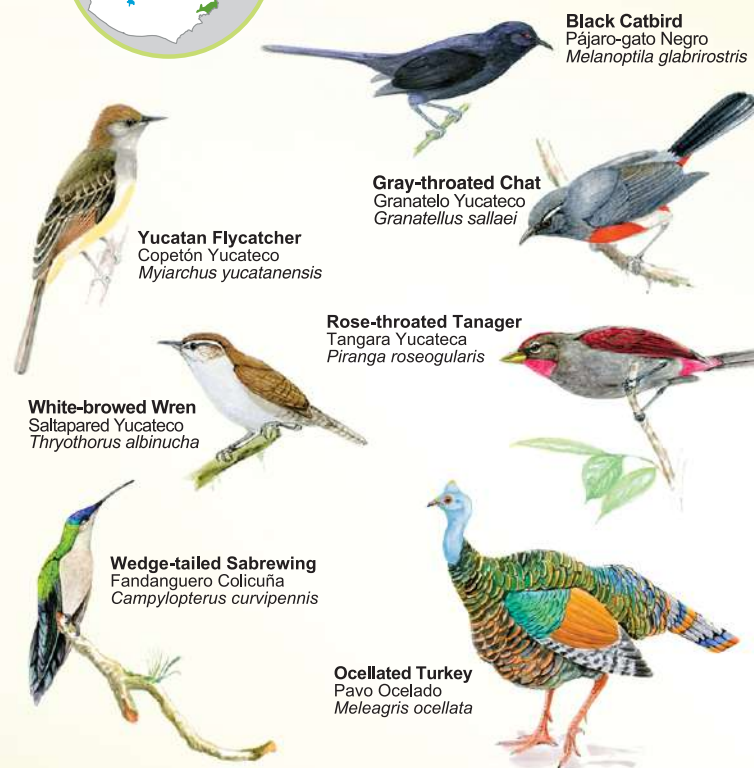

Tropical Humid Forest

Black Catbird
Pájaro-gato Negro
Melanoptila glabrirostris

Gray-throated Chat
Granatelo Yucateco
Granatellus sallaei

Yucatan Flycatcher
Copetón Yucateco
Myiarchus yucatanensis

Rose-throated Tanager
Tangara Yucateca
Piranga roseogularis

White-browed Wren
Saltapared Yucateco
Thryothorus albinucha

Wedge-tailed Sabrewing
Fandangero Colicuía
Campylopterus curvipennis

Ocellated Turkey
Pavo Ocelado
Meleagris ocellata