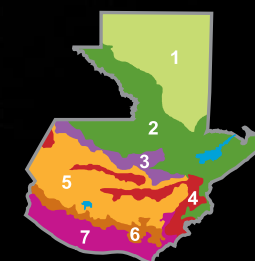

1. 1 Tropical Humid Forest
   Selva Tropical Húmeda
2. 2 Tropical Rain Forest
   Selva Tropical Lluviosa
3. 3 Cloud Forest
   Selva de Montaña
4. 4 Dry Scrub
   Chaparral Espinoso
5. 5 Montane Forest
   Bosque de Montaña
6. 6 Subtropical Humid Forest
   Selva Subtropical Húmeda
7. 7 Tropical Humid Savannah
   Sabana Tropical Húmeda

* Algunas especies ilustradas no pertenecen exclusivamente a un solo ecosistema. Some of the illustrated species do not belong exclusively to one ecosystem.

Instituto Guatemalteco de Turismo
visitguatemala.com
geovisitguatemala.com

Mezcla Nacional de Aviturismo
Guatemala, C.A.

Guatemala
Heart of the Mayan World

birdwatching
Guatemala
Authentic Nature